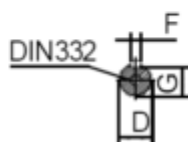

# Data Sheet

Article number: 250300300415

Description: Kleedrive T3C 100L2-4 3.0KW 1400 rpm  
3x230/400V 50HZ IP55 B14 Eff=87,7%

## Measures

AA = 203	K = Ø12	TBW = 114
AC = Ø199	L = 385	
AD = 251	M = 130	
D = Ø28	N = 100	
E = 60	P = 160	
F = 8	S = 3.5	
G = 24	TBH = 114	
HD = 151	TBS = 76	