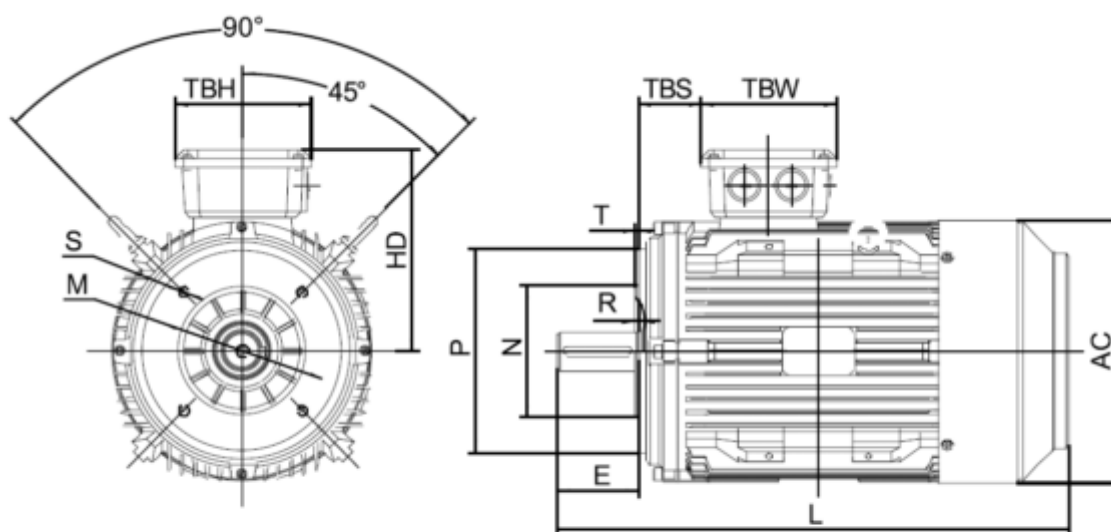

# Data Sheet

Article number: 250300300415

Description: Kleedrive T3C 100L2-4 3.0KW 1400 rpm  
3x230/400V 50HZ IP55 B14 Eff=87,7%

## Measures

AA = 203	K = Ø12	TBW = 114
AC = Ø199	L = 385	
AD = 251	M = 130	
D = Ø28	N = 100	
E = 60	P = 160	
F = 8	S = 3.5	
G = 24	TBH = 114	
HD = 151	TBS = 76	